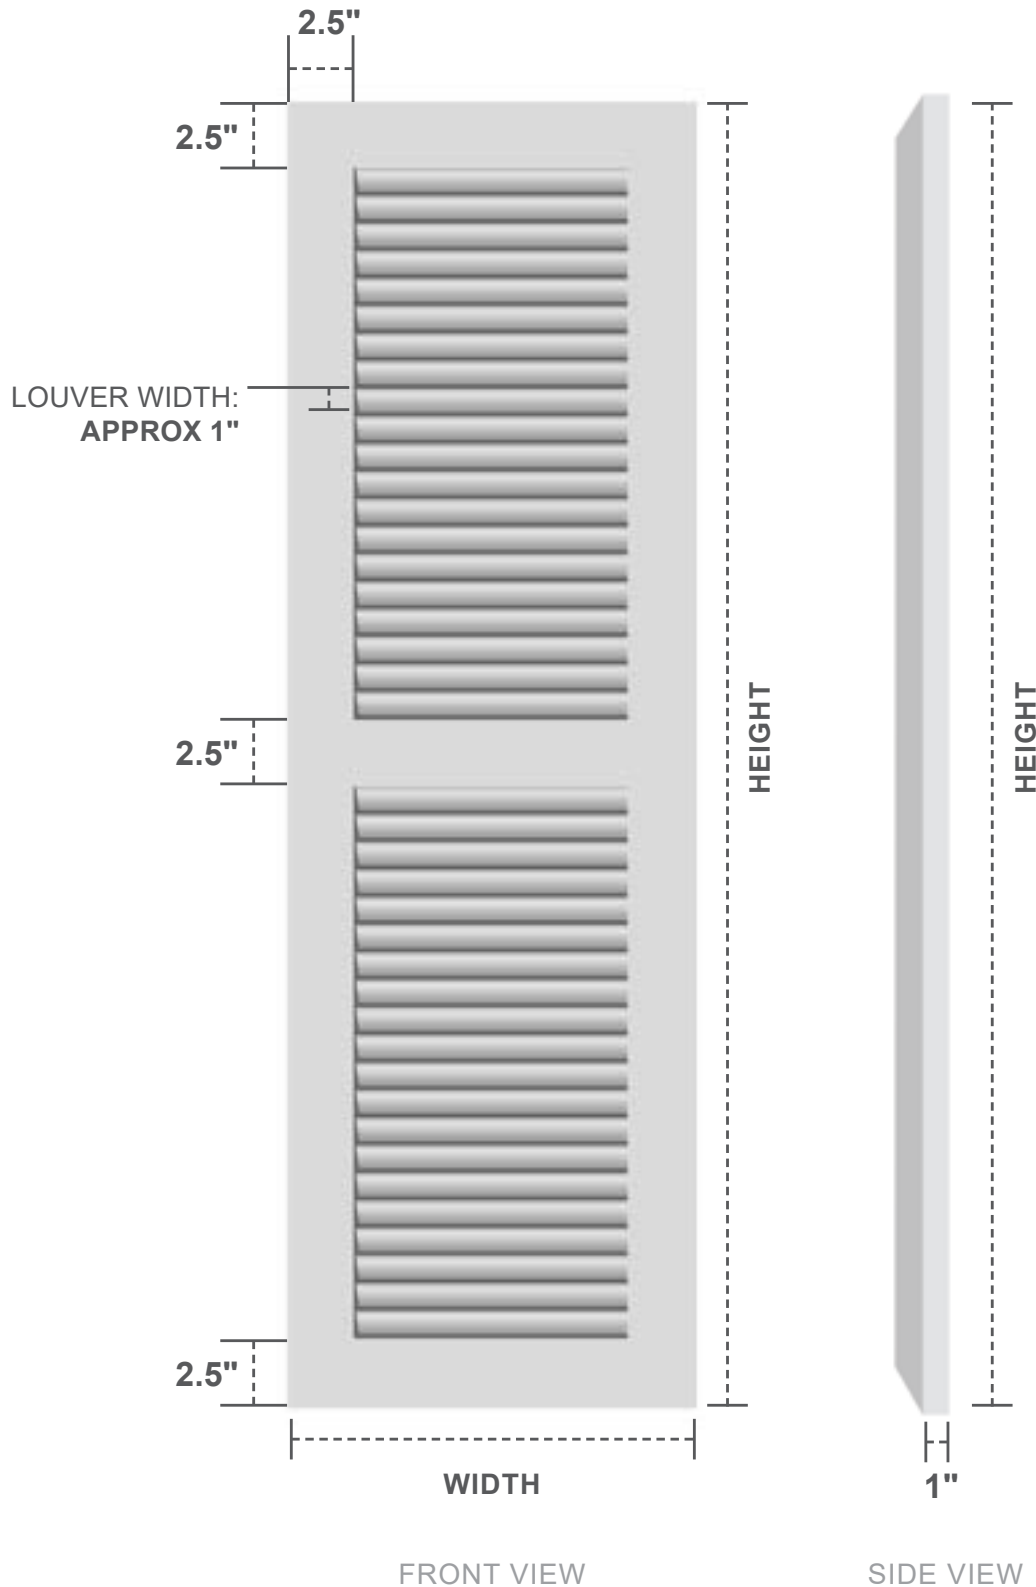

TRUE FIT SHUTTERS

TWO EQUAL LOUVER SHUTTERS

STYLE

TFP101LV

AVAILABLE
WIDTH

9"- 36"

AVAILABLE
HEIGHT

18"- 108"